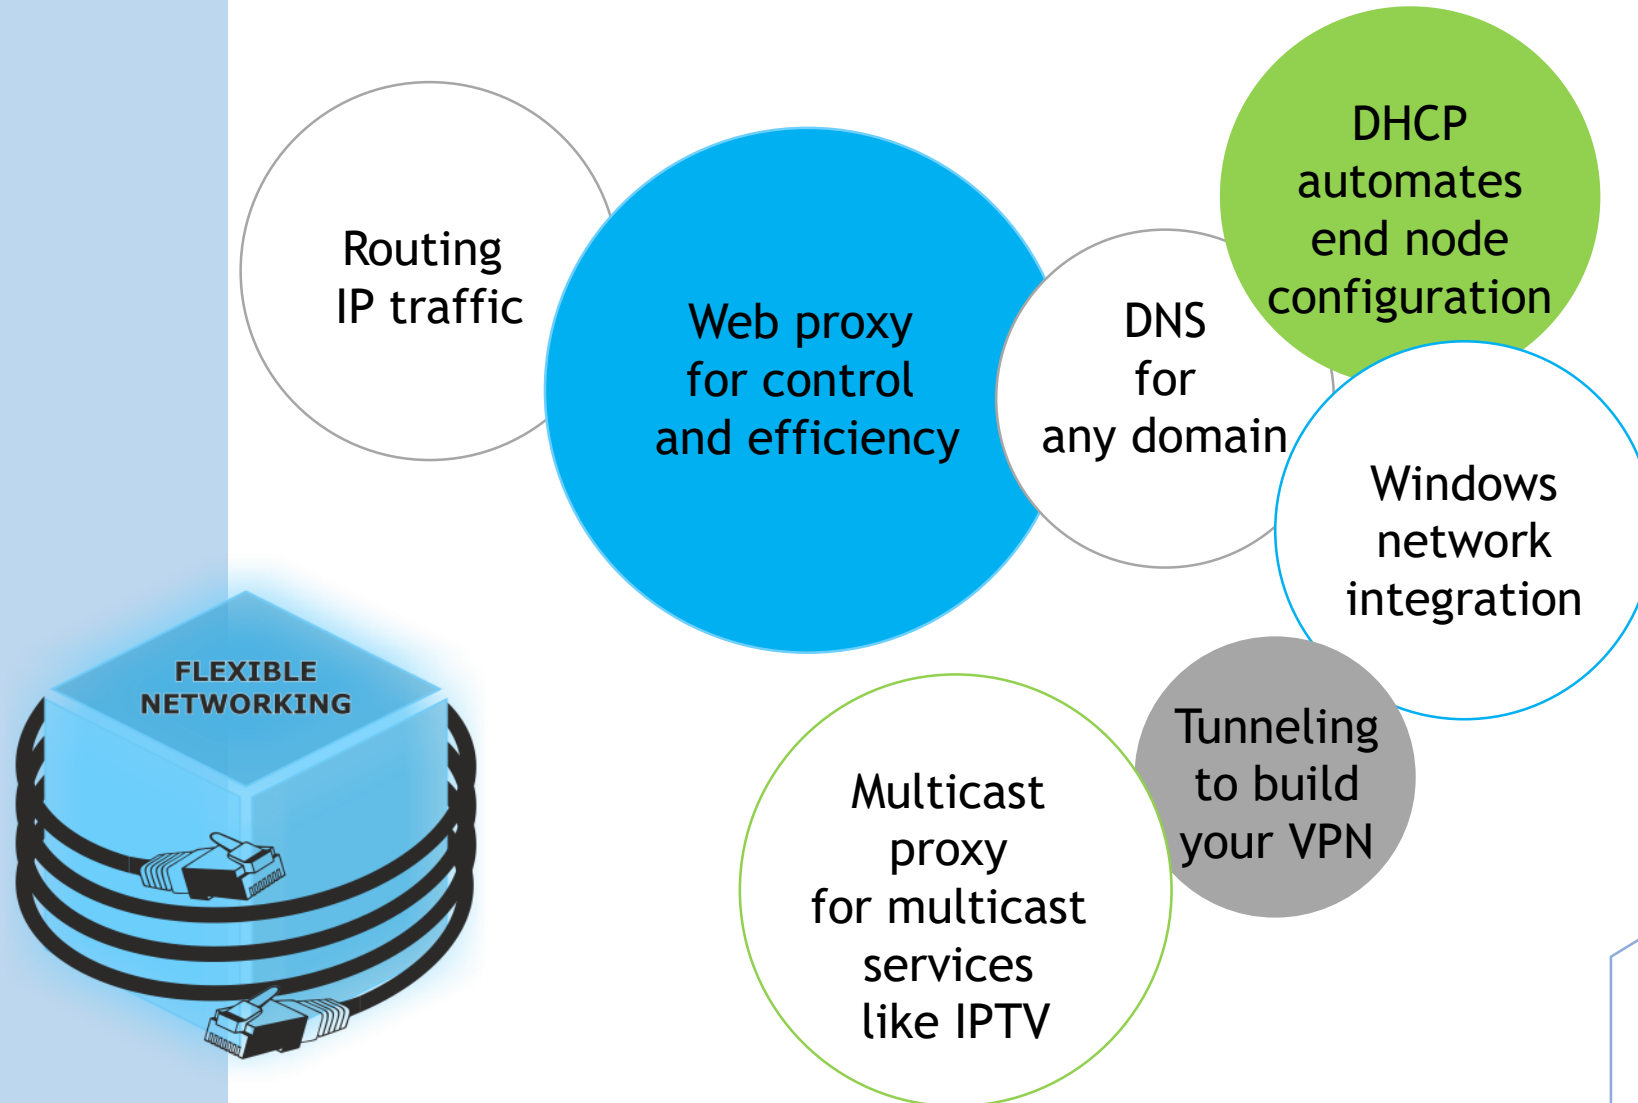

What is ICS CUBE?

Seamless integration

Full user and Internet control

One solution for all network issues

ICS CUBE is Unified Threat Management

Network firewall

Intrusion protection

Virtual private network

Web content filter

Flow antivirus

Mail antivirus

Antispam

Data leak prevention

DMZ and network partitioning

Learn more:

https://icscube.com/highlights/unified_threat_management.php

ICS CUBE is flexible networking

Learn more:
https://icscube.com/highlights/internet_gateway.php

ICS CUBE is access control

Authenticates users by multiple ways

Users, roles and groups

Traffic policing, shaping and limiting - per user or group

Learn more:

https://icscube.com/highlights/preinstalled_apps.php

ICS CUBE is network visibility

- Real time monitoring
- Flexible reports and statistics
- Rich pre-defined report forms
- Netflow integration with 3-rd party devices