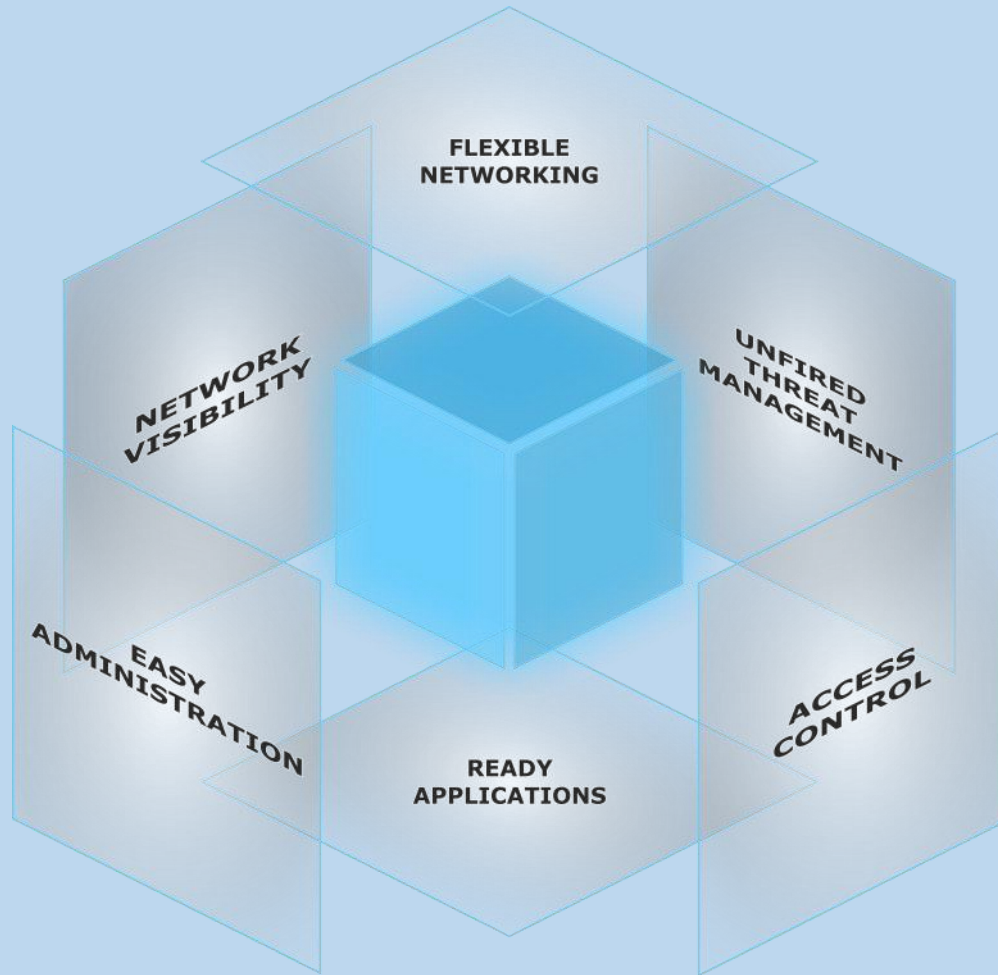

Advantages of the UTM-solution

For CEO

- quick deployment and configuration
- no additional software to purchase and manage
- low TCO
- no special staff training required

For tech person

- easy solution for complex IT-tasks
- administration of all services through a single interface
- full documentation, video lessons, personal training and assistance
- free technical support

What is ICS CUBE?

Seamless integration

Full user and Internet control

One solution for all network issues

ICS CUBE is Unified Threat Management

Network firewall

Intrusion protection

Virtual private network

ICS CUBE is flexible networking

Learn more:
https://icscube.com/highlights/internet_gateway.php

ICS CUBE is access control

Authenticates users by multiple ways

Users, roles and groups

Traffic policing, shaping and limiting - per user or group

Learn more:

https://icscube.com/highlights/preinstalled_apps.php

ICS CUBE is network visibility

- Real time monitoring
- Flexible reports and statistics
- Rich pre-defined report forms
- Netflow integration with 3-rd party devices